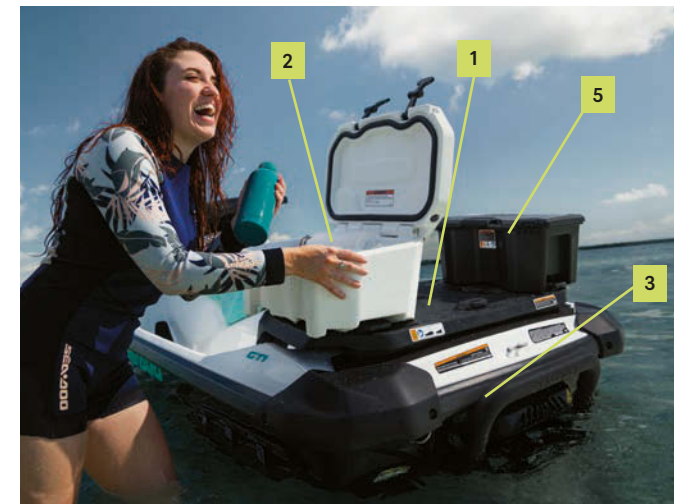

1 LINQ MULTI CARGO RACK
295101015

**2 LINQ 4.2 US GAL (16 L)
COOLER**
295100698

3 BOARDING LADDER
295100869

**4 GARMIN[†] ECHOMAP™
UHD 72sv GPS**
295101057

**5 LINQ 5 US GAL (20 L)
MODULAR CARGO BOX**
715007112

**6 REMOVABLE STORAGE
BIN ORGANIZER**
295100814

DID YOU KNOW?

The LinQ Multi Cargo Rack can triple your watercraft capacity for LinQ accessories. Because more cargo space lets you carry more accessories on bigger adventures.*

*Two LinQ Base Installation Kits included. Additional Base Installation Kit (295101034) sold separately.