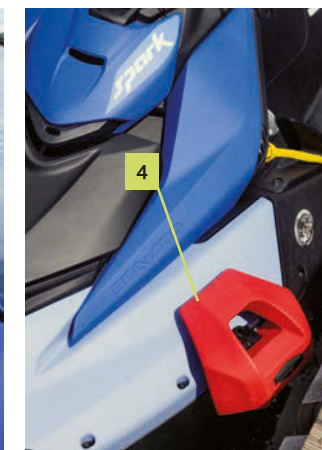

3 FOOTWELL GRIP MATS
295101140

Accessories

For extra fun, look no further. The Spark for 2 is the watercraft of choice for anyone who is looking to maximize summer fun on the water. With a number of must-have accessories designed specifically for the Spark, just how hard you play is up to you.